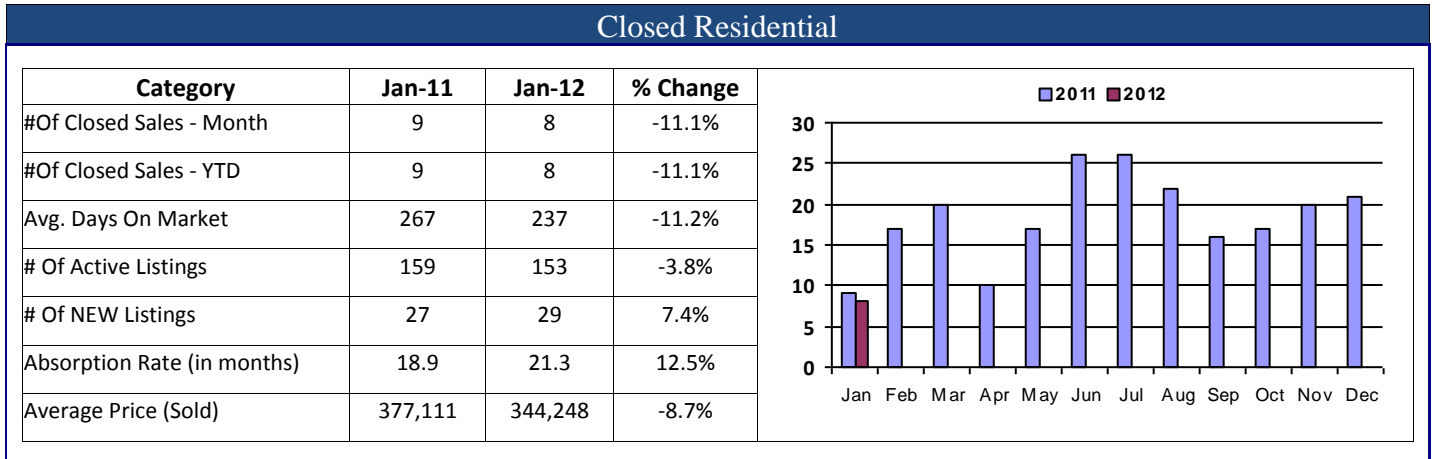

January 2012 - Real Estate Market Statistics

Mountain Evergreen North - MEN

Land Title Guarantee Company

<http://www.ltgc.com>

Based on Information from Metrolist, Inc. for the period Jan 2009 through present. Note: This representation is based in whole or in part on data supplied by Metrolist, Inc. Metrolist, Inc. does not guarantee nor is in any way responsible for its accuracy. Data maintained by metrolist, Inc. may not reflect all real estate activity in the market.