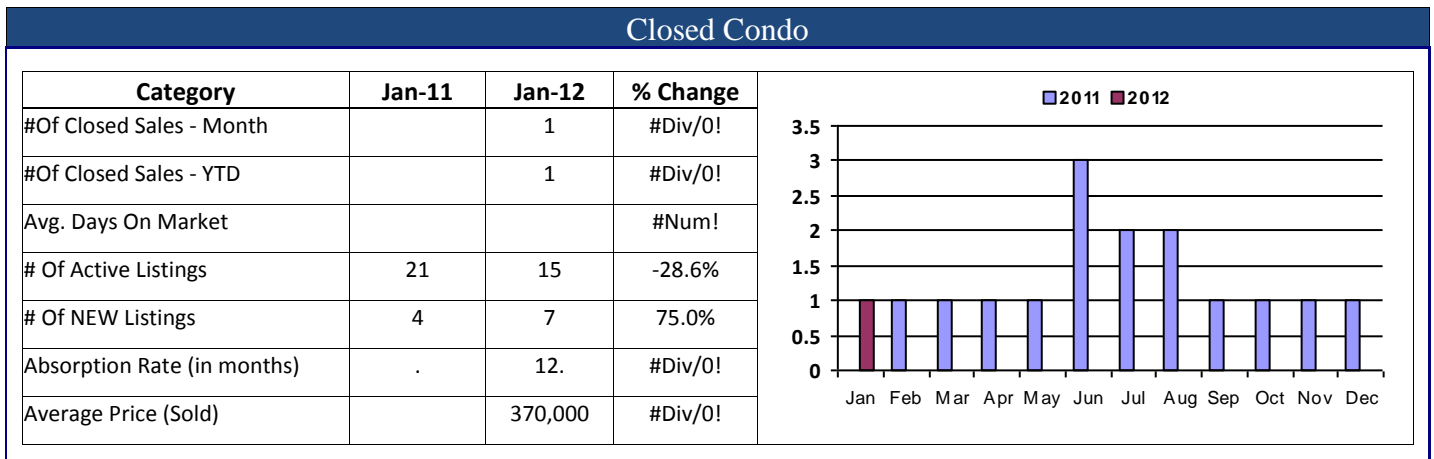

January 2012 - Real Estate Market Statistics

Mountain Evergreen North - MEN

Land Title Guarantee Company

<http://www.ltgc.com>

Based on Information from Metrolist, Inc. for the period Jan 2009 through present. Note: This representation is based in whole or in part on data supplied by Metrolist, Inc. Metrolist, Inc. does not guarantee nor is in any way responsible for its accuracy. Data maintained by metrolist, Inc. may not reflect all real estate activity in the market.