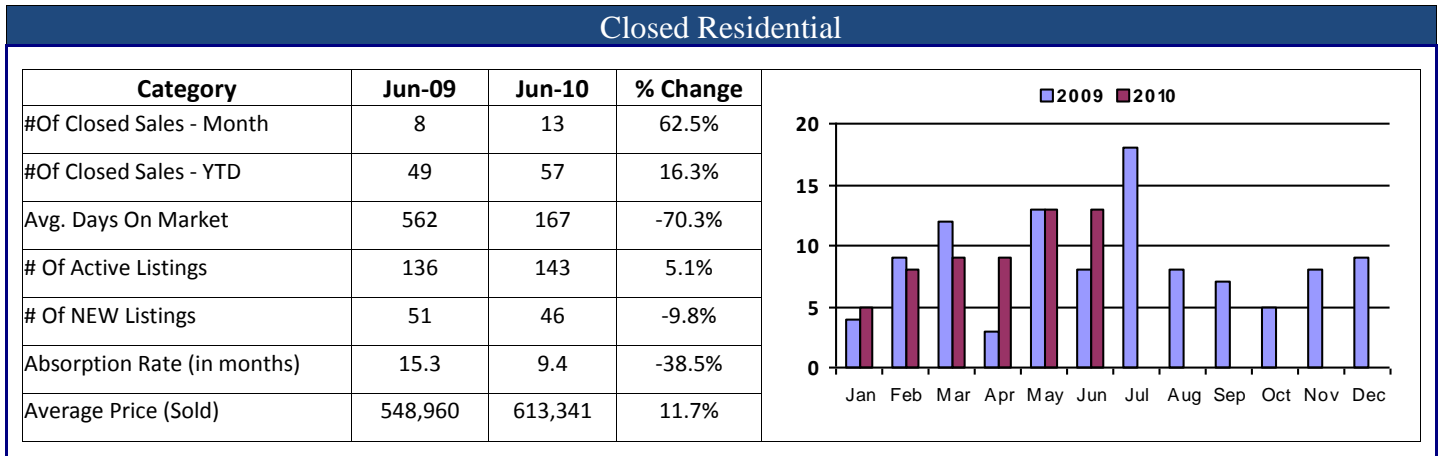

June 2010 - Real Estate Market Statistics

Mountain Jefferson County - MJC

Land Title Guarantee Company

<http://www.ltgc.com>

Based on information from Metrolist, Inc. for the period Jan 2007 through present. Note: This representation is based in whole or in part on data supplied by Metrolist, Inc. Metrolist, Inc. does not guarantee nor is in any way responsible for its accuracy. Data maintained by metrolist, Inc. may not reflect all real estate activity in the market.