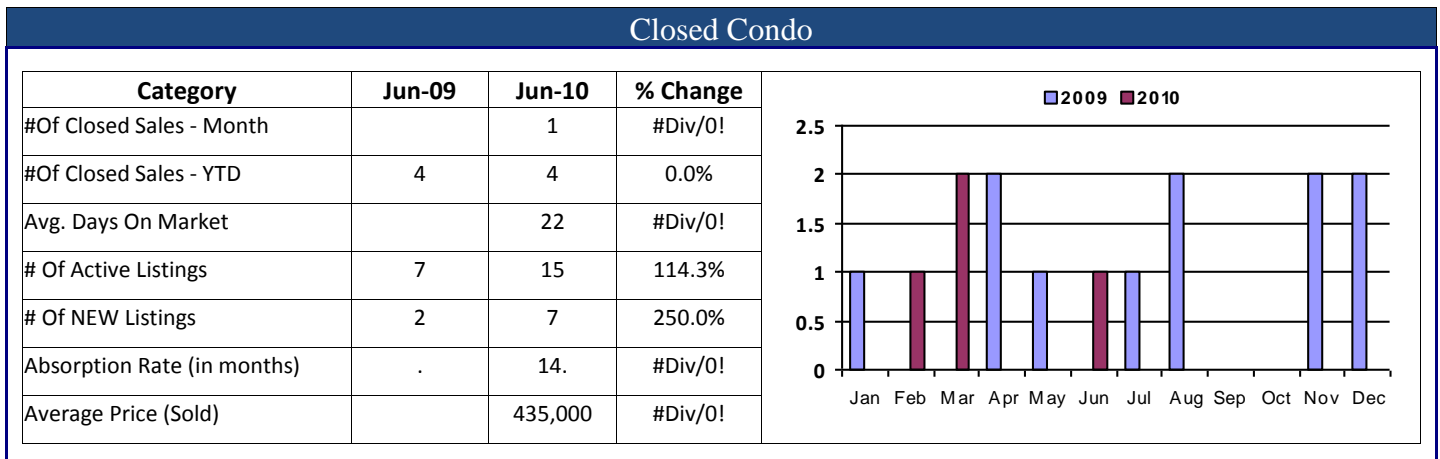

June 2010 - Real Estate Market Statistics

Mountain Jefferson County - MJC

Land Title Guarantee Company

<http://www.ltgc.com>

Based on information from Metrolist, Inc. for the period Jan 2007 through present. Note: This representation is based in whole or in part on data supplied by Metrolist, Inc. Metrolist, Inc. does not guarantee nor is in any way responsible for its accuracy. Data maintained by metrolist, Inc. may not reflect all real estate activity in the market.