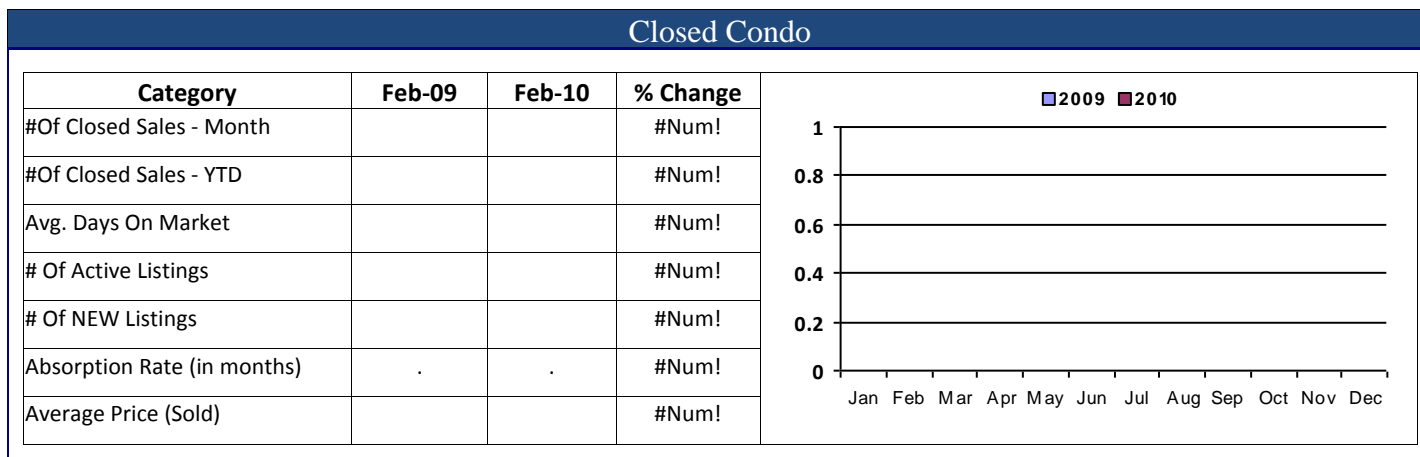

February 2010 - Real Estate Market Statistics

Mountain Jefferson South - MJS

Land Title Guarantee Company

<http://www.ltgc.com>

Based on information from Metrolist, Inc. for the period Jan 2007 through present. Note: This representation is based in whole or in part on data supplied by Metrolist, Inc. Metrolist, Inc. does not guarantee nor is in any way responsible for its accuracy. Data maintained by metrolist, Inc. may not reflect all real estate activity in the market.