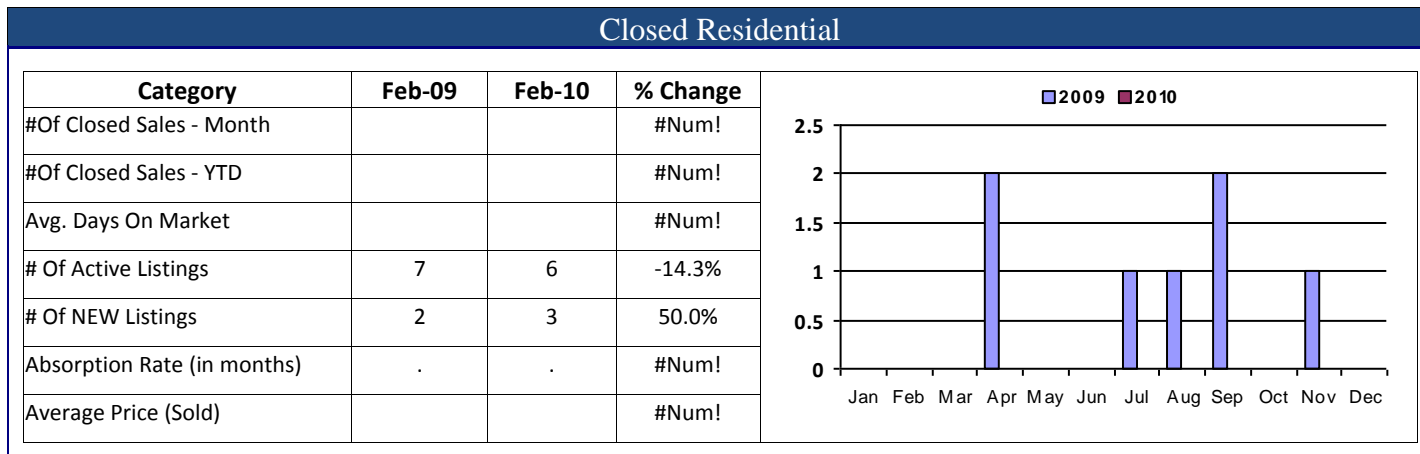

February 2010 - Real Estate Market Statistics

Mountain Jefferson South - MJS

Land Title Guarantee Company

<http://www.ltgc.com>

Based on information from Metrolist, Inc. for the period Jan 2007 through present. Note: This representation is based in whole or in part on data supplied by Metrolist, Inc. Metrolist, Inc. does not guarantee nor is in any way responsible for its accuracy. Data maintained by metrolist, Inc. may not reflect all real estate activity in the market.