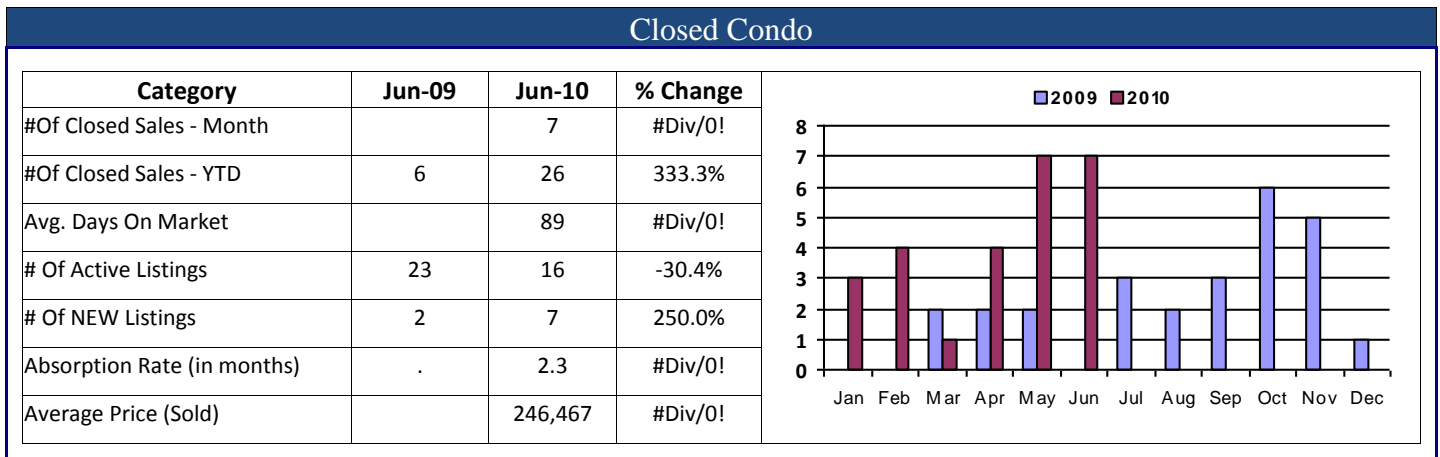

June 2010 - Real Estate Market Statistics

North Northwest Suburban - NNW

Land Title Guarantee Company

<http://www.ltgc.com>

Based on information from Metrolist, Inc. for the period Jan 2007 through present. Note: This representation is based in whole or in part on data supplied by Metrolist, Inc. Metrolist, Inc. does not guarantee nor is in any way responsible for its accuracy. Data maintained by metrolist, Inc. may not reflect all real estate activity in the market.