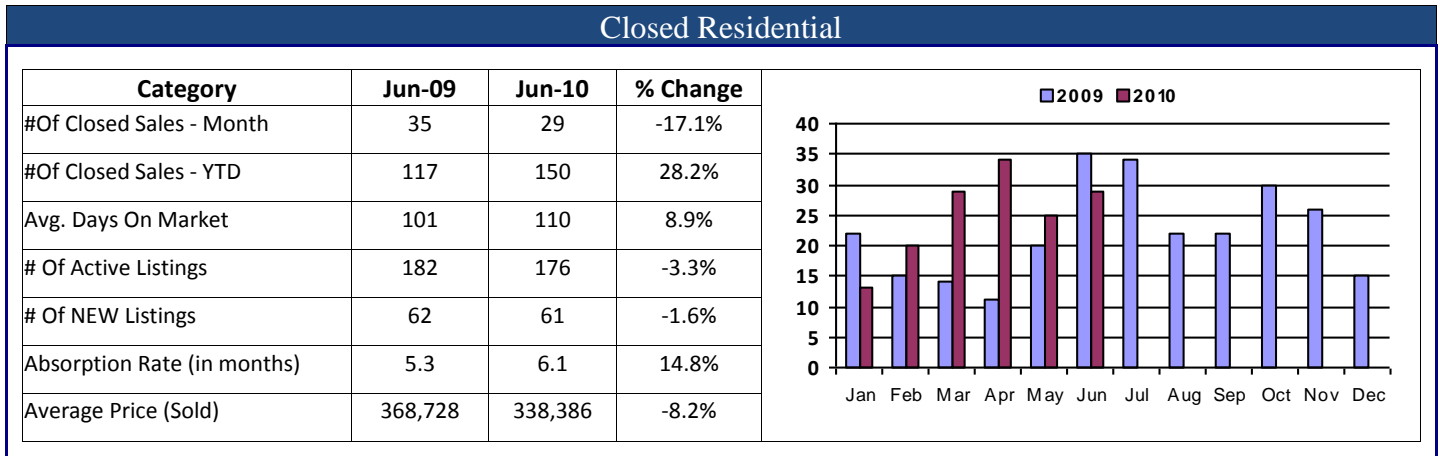

June 2010 - Real Estate Market Statistics

North Northwest Suburban - NNW

Land Title Guarantee Company

<http://www.ltgc.com>

Based on information from Metrolist, Inc. for the period Jan 2007 through present. Note: This representation is based in whole or in part on data supplied by Metrolist, Inc. Metrolist, Inc. does not guarantee nor is in any way responsible for its accuracy. Data maintained by metrolist, Inc. may not reflect all real estate activity in the market.