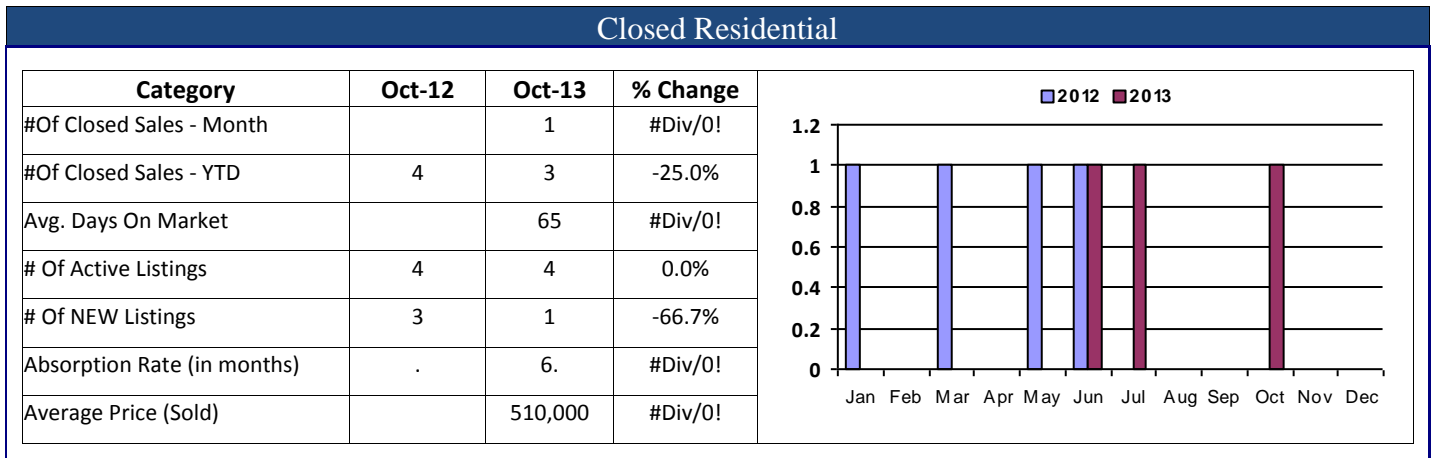

October 2013 - Real Estate Market Statistics

Mountain Jefferson South - MJS

One company has it all.
Guarantee(d).

<http://www.ltgc.com>

Based on Information from Metrolist, Inc. for the period Jan 2010 through present. Note: This representation is based in whole or in part on data supplied by Metrolist, Inc. Metrolist, Inc. does not guarantee nor is in any way responsible for its accuracy. Data maintained by metrolist, Inc. may not reflect all real estate activity in the market.