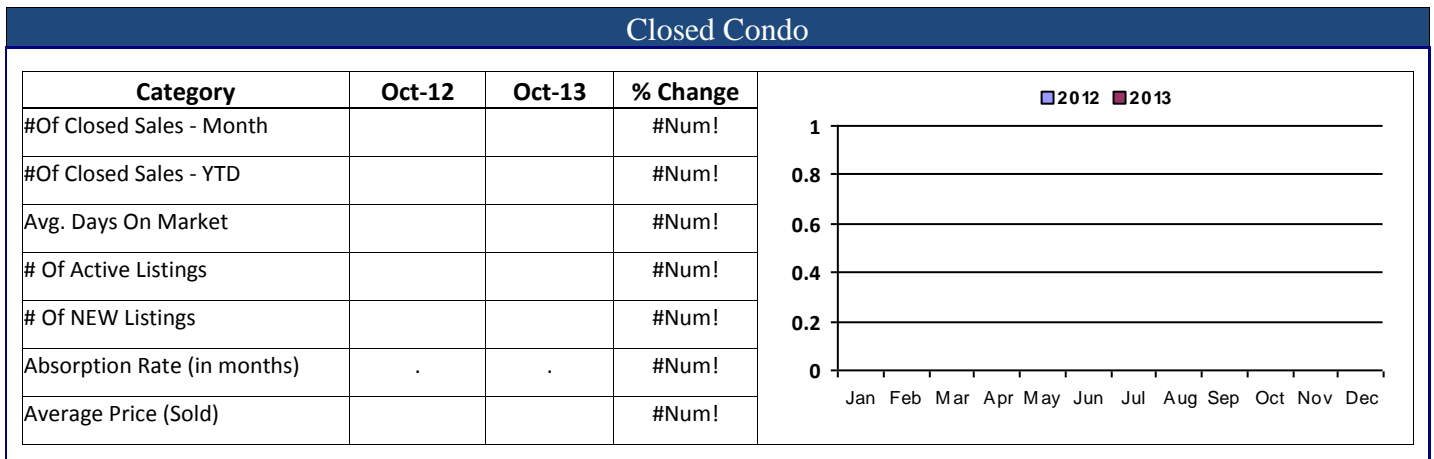

October 2013 - Real Estate Market Statistics

Mountain Jefferson South - MJS

One company has it all.
Guarantee(d).

<http://www.ltgc.com>

Based on Information from Metrolist, Inc. for the period Jan 2010 through present. Note: This representation is based in whole or in part on data supplied by Metrolist, Inc. Metrolist, Inc. does not guarantee nor is in any way responsible for its accuracy. Data maintained by metrolist, Inc. may not reflect all real estate activity in the market.