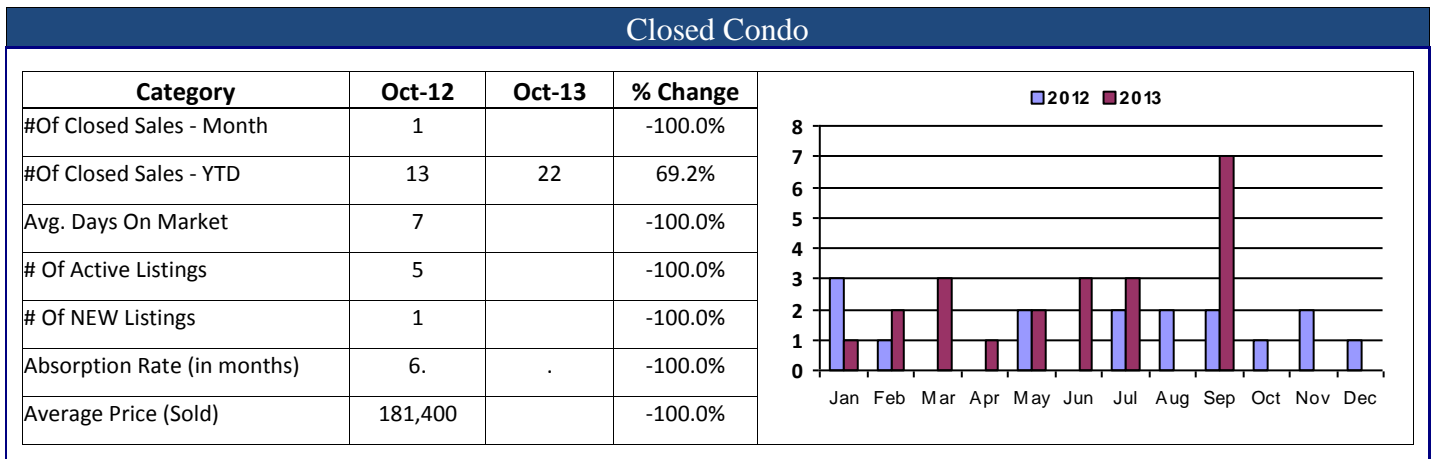

October 2013 - Real Estate Market Statistics

Superior - SUP

One company has it all.
Guarantee(d).

<http://www.ltgc.com>

Based on Information from Metrolist, Inc. for the period Jan 2010 through present. Note: This representation is based in whole or in part on data supplied by Metrolist, Inc. Metrolist, Inc. does not guarantee nor is in any way responsible for its accuracy. Data maintained by metrolist, Inc. may not reflect all real estate activity in the market.