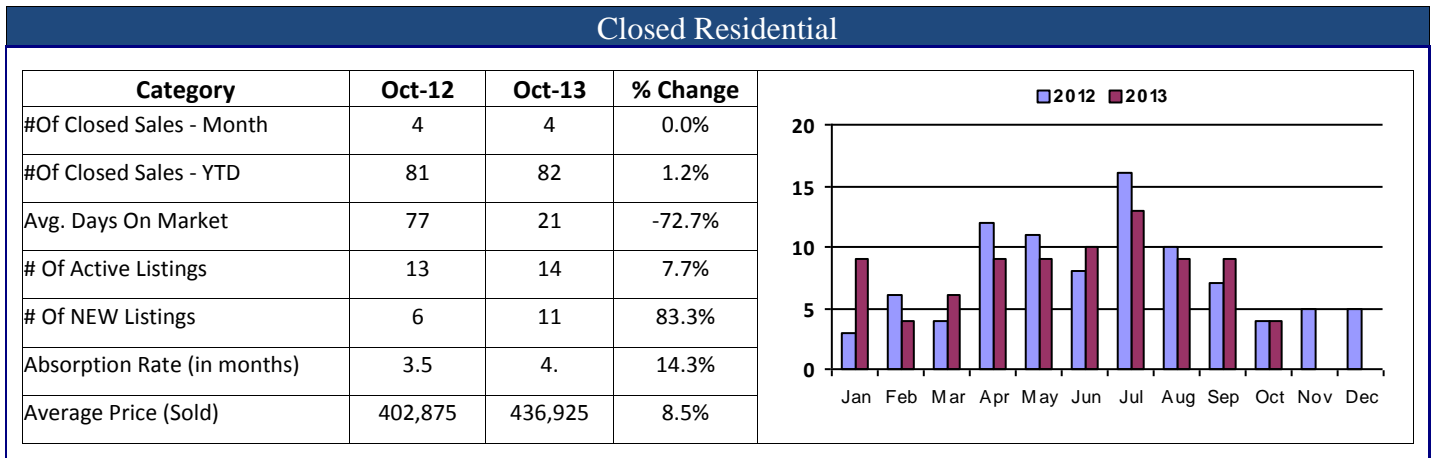

October 2013 - Real Estate Market Statistics

Superior - SUP

One company has it all.
Guarantee(d).

<http://www.ltgc.com>

Based on Information from Metrolist, Inc. for the period Jan 2010 through present. Note: This representation is based in whole or in part on data supplied by Metrolist, Inc. Metrolist, Inc. does not guarantee nor is in any way responsible for its accuracy. Data maintained by metrolist, Inc. may not reflect all real estate activity in the market.