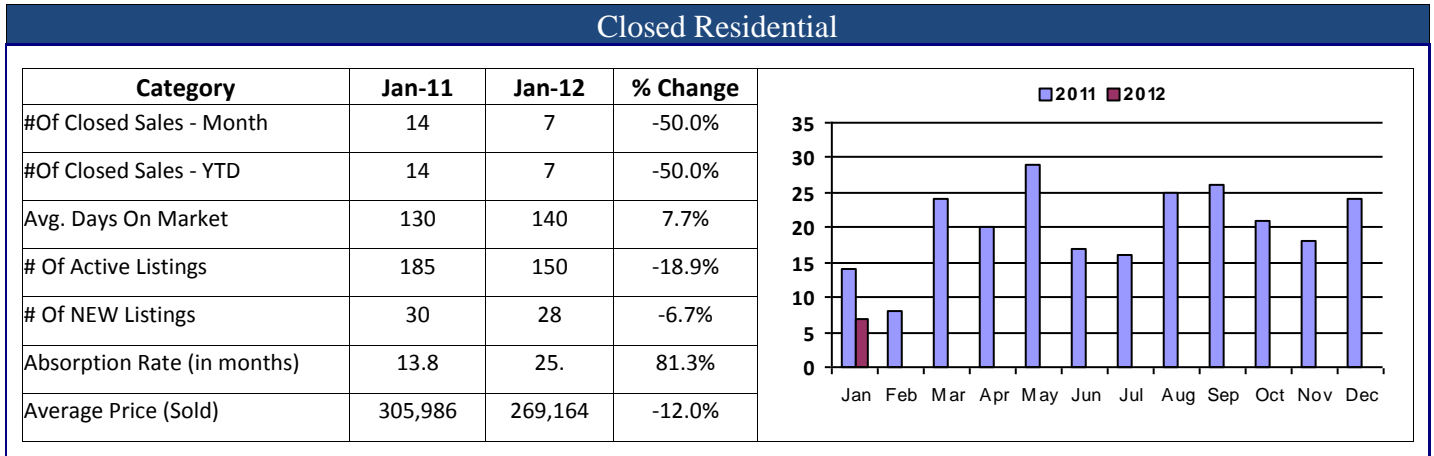

January 2012 - Real Estate Market Statistics

Mountain Conifer Pine - MCP

Land Title Guarantee Company

<http://www.ltgc.com>

Based on Information from Metrolist, Inc. for the period Jan 2009 through present. Note: This representation is based in whole or in part on data supplied by Metrolist, Inc. Metrolist, Inc. does not guarantee nor is in any way responsible for its accuracy. Data maintained by metrolist, Inc. may not reflect all real estate activity in the market.