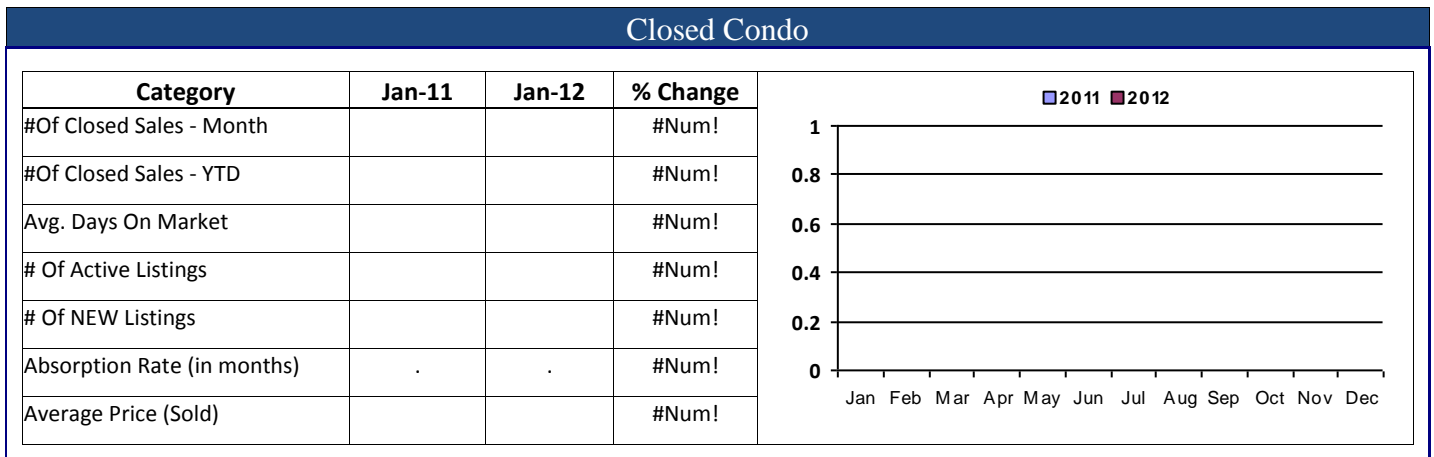

January 2012 - Real Estate Market Statistics

Mountain Conifer Pine - MCP

Land Title Guarantee Company

<http://www.ltgc.com>

Based on Information from Metrolist, Inc. for the period Jan 2009 through present. Note: This representation is based in whole or in part on data supplied by Metrolist, Inc. Metrolist, Inc. does not guarantee nor is in any way responsible for its accuracy. Data maintained by metrolist, Inc. may not reflect all real estate activity in the market.