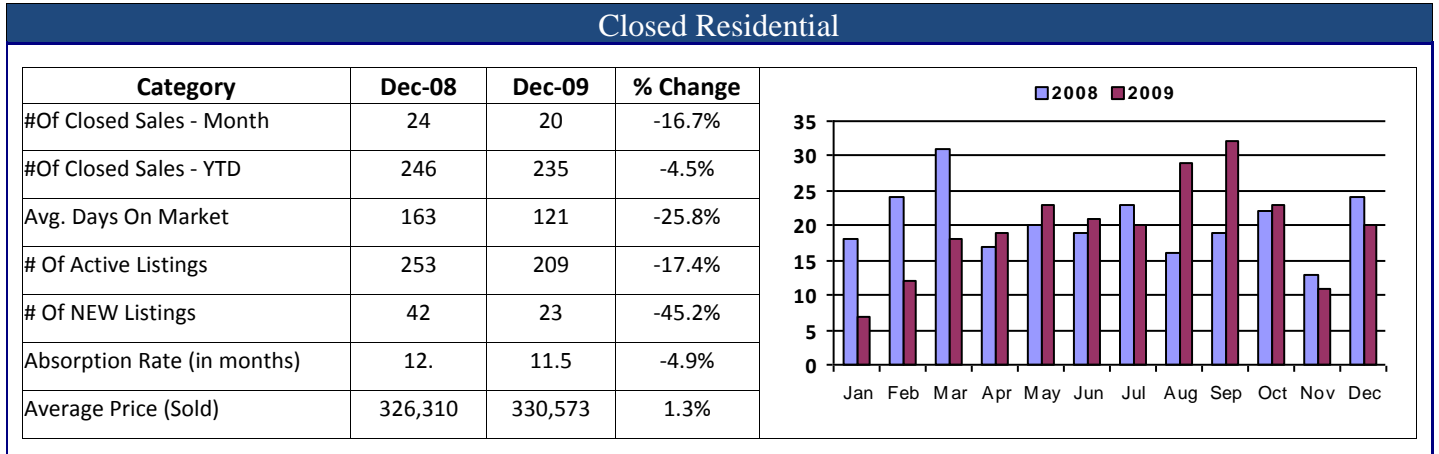

December 2009 - Real Estate Market Statistics

Mountain Conifer Pine - MCP

Land Title Guarantee Company

<http://www.ltgc.com>

Based on information from Metrolist, Inc. for the period Jan 2007 through present. Note: This representation is based in whole or in part on data supplied by Metrolist, Inc. Metrolist, Inc. does not guarantee nor is in any way responsible for its accuracy. Data maintained by metrolist, Inc. may not reflect all real estate activity in the market.