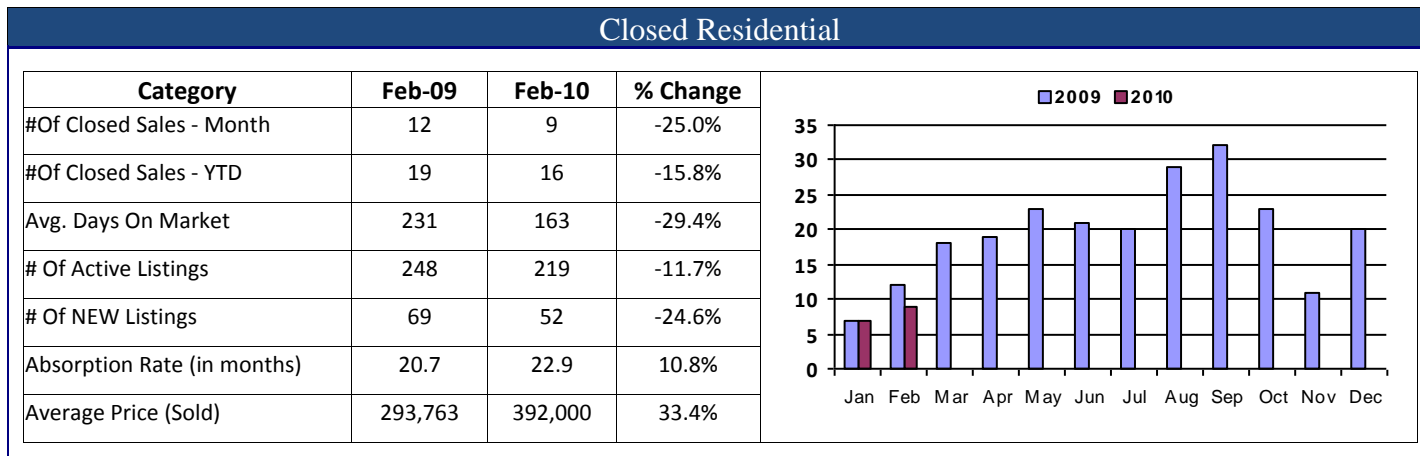

February 2010 - Real Estate Market Statistics

Mountain Conifer Pine - MCP

Land Title Guarantee Company

<http://www.ltgc.com>

Based on information from Metrolist, Inc. for the period Jan 2007 through present. Note: This representation is based in whole or in part on data supplied by Metrolist, Inc. Metrolist, Inc. does not guarantee nor is in any way responsible for its accuracy. Data maintained by metrolist, Inc. may not reflect all real estate activity in the market.