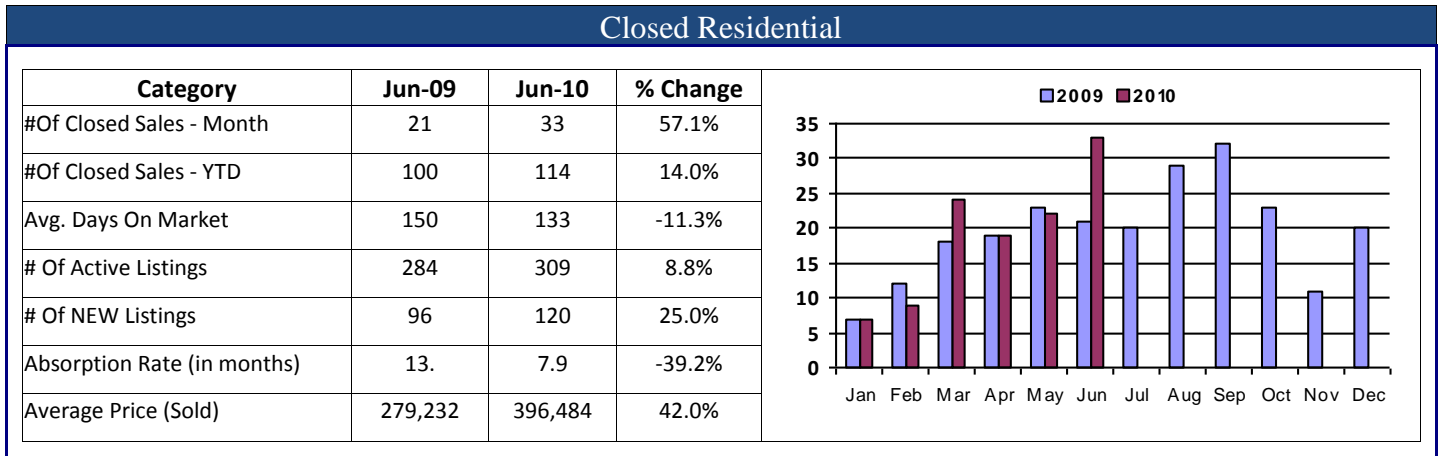

June 2010 - Real Estate Market Statistics

Mountain Conifer Pine - MCP

Land Title Guarantee Company

<http://www.ltgc.com>

Based on information from Metrolist, Inc. for the period Jan 2007 through present. Note: This representation is based in whole or in part on data supplied by Metrolist, Inc. Metrolist, Inc. does not guarantee nor is in any way responsible for its accuracy. Data maintained by metrolist, Inc. may not reflect all real estate activity in the market.