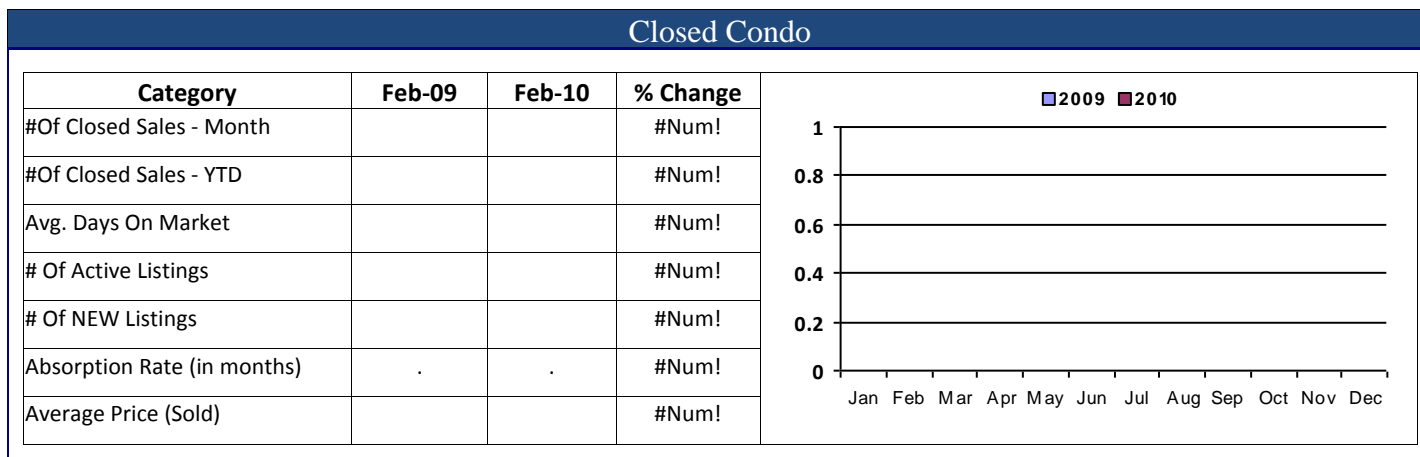

February 2010 - Real Estate Market Statistics

Mountain Conifer Pine - MCP

Land Title Guarantee Company

<http://www.ltgc.com>

Based on information from Metrolist, Inc. for the period Jan 2007 through present. Note: This representation is based in whole or in part on data supplied by Metrolist, Inc. Metrolist, Inc. does not guarantee nor is in any way responsible for its accuracy. Data maintained by metrolist, Inc. may not reflect all real estate activity in the market.