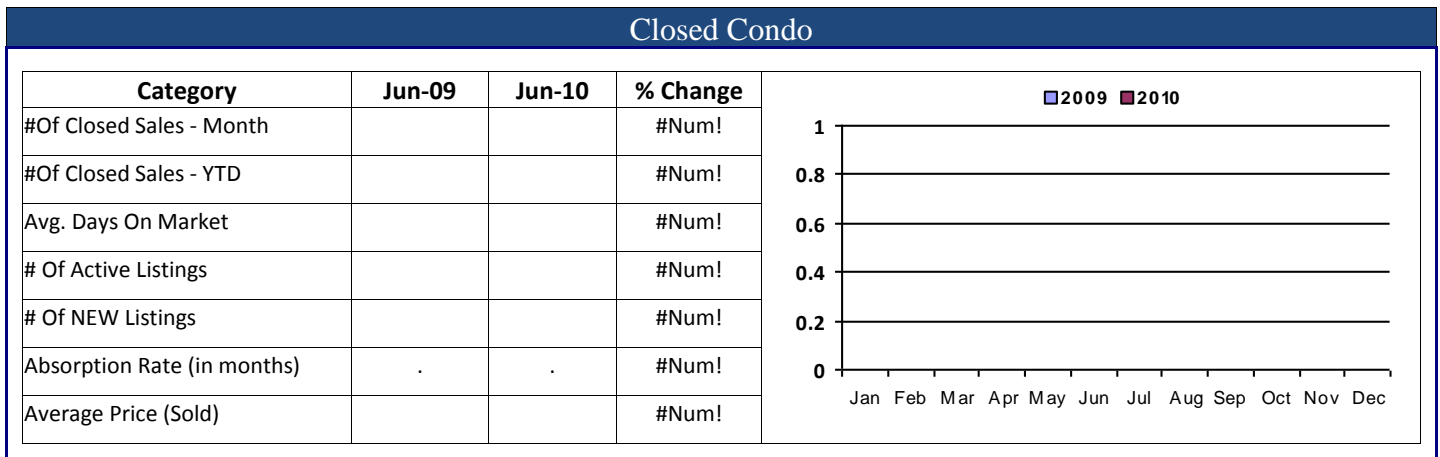

June 2010 - Real Estate Market Statistics

Mountain Conifer Pine - MCP

Land Title Guarantee Company

<http://www.ltgc.com>

Based on information from Metrolist, Inc. for the period Jan 2007 through present. Note: This representation is based in whole or in part on data supplied by Metrolist, Inc. Metrolist, Inc. does not guarantee nor is in any way responsible for its accuracy. Data maintained by metrolist, Inc. may not reflect all real estate activity in the market.