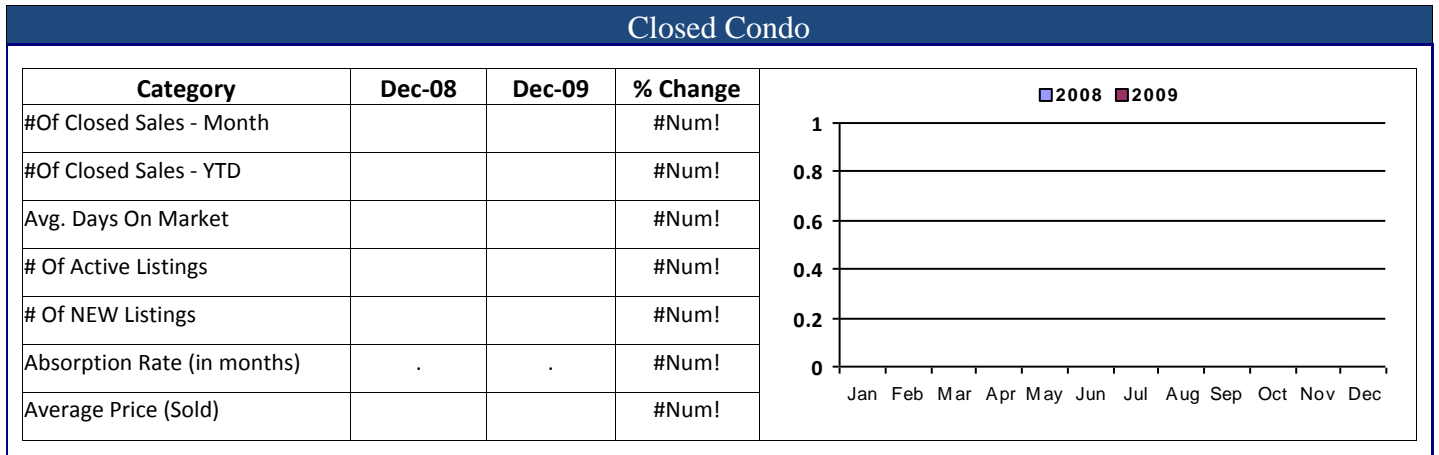

December 2009 - Real Estate Market Statistics

Mountain Conifer Pine - MCP

Land Title Guarantee Company

<http://www.ltgc.com>

Based on information from Metrolist, Inc. for the period Jan 2007 through present. Note: This representation is based in whole or in part on data supplied by Metrolist, Inc. Metrolist, Inc. does not guarantee nor is in any way responsible for its accuracy. Data maintained by metrolist, Inc. may not reflect all real estate activity in the market.