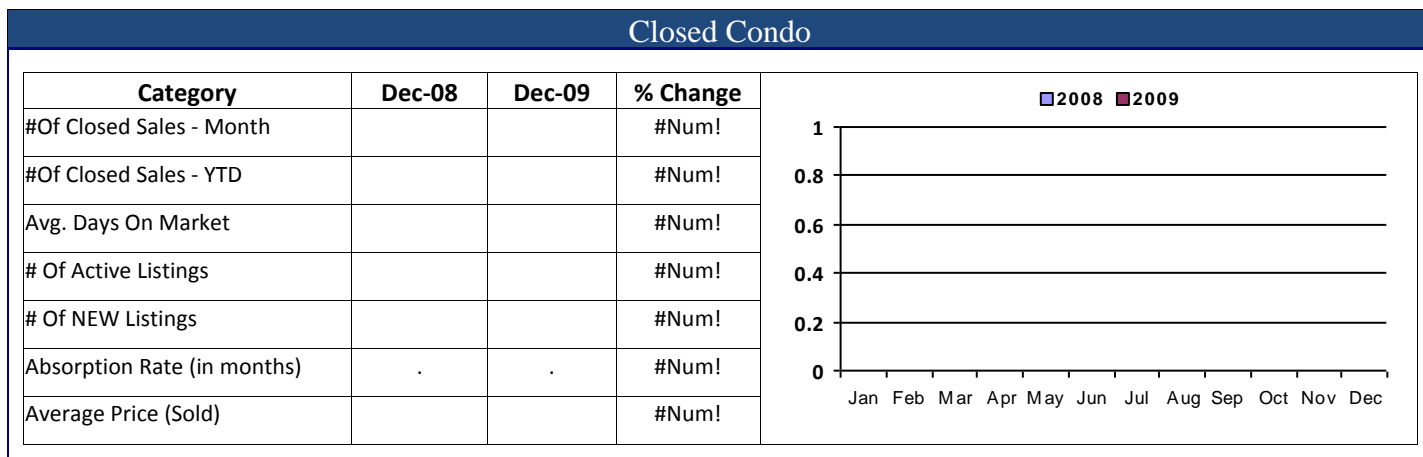

December 2009 - Real Estate Market Statistics

Mountain Jefferson North - MJN

Land Title Guarantee Company

<http://www.ltgc.com>

Based on information from Metrolist, Inc. for the period Jan 2007 through present. Note: This representation is based in whole or in part on data supplied by Metrolist, Inc. Metrolist, Inc. does not guarantee nor is in any way responsible for its accuracy. Data maintained by metrolist, Inc. may not reflect all real estate activity in the market.