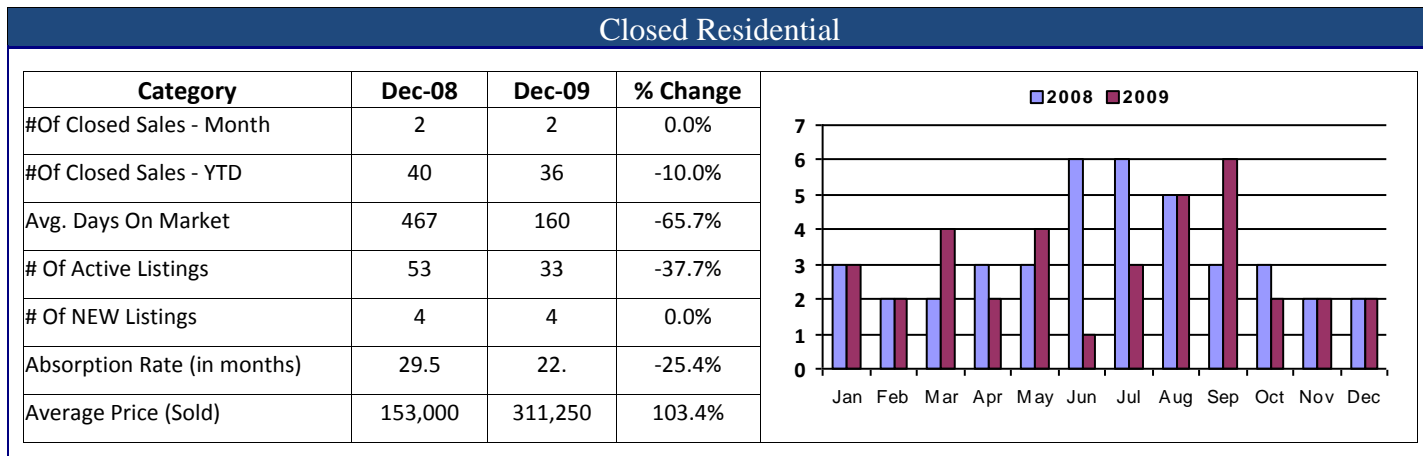

December 2009 - Real Estate Market Statistics

Mountain Jefferson North - MJN

Land Title Guarantee Company

<http://www.ltgc.com>

Based on information from Metrolist, Inc. for the period Jan 2007 through present. Note: This representation is based in whole or in part on data supplied by Metrolist, Inc. Metrolist, Inc. does not guarantee nor is in any way responsible for its accuracy. Data maintained by metrolist, Inc. may not reflect all real estate activity in the market.