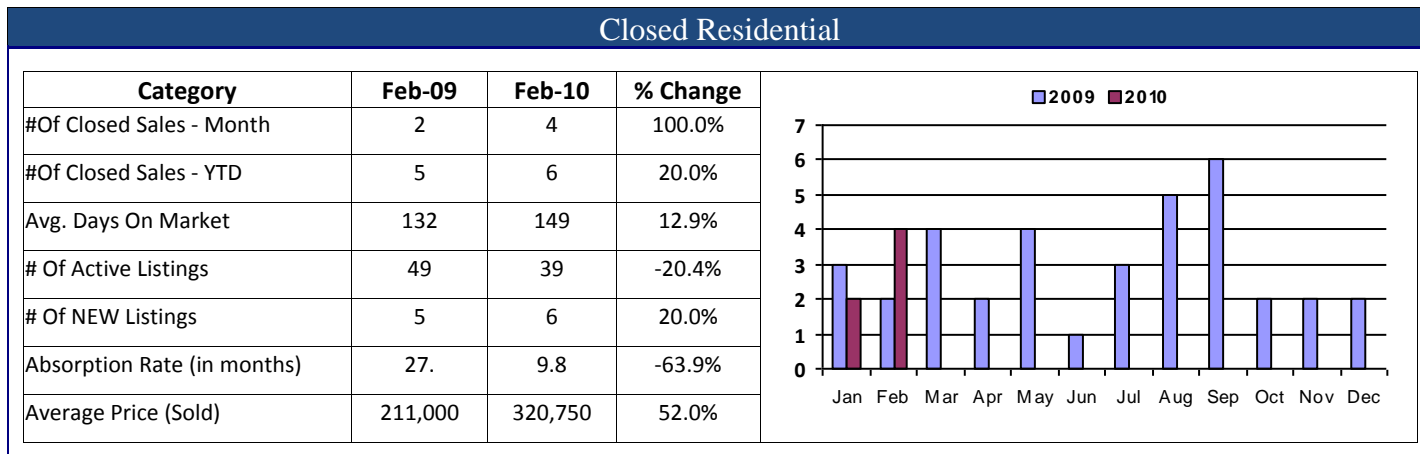

February 2010 - Real Estate Market Statistics

Mountain Jefferson North - MJN

Land Title Guarantee Company

<http://www.ltgc.com>

Based on information from Metrolist, Inc. for the period Jan 2007 through present. Note: This representation is based in whole or in part on data supplied by Metrolist, Inc. Metrolist, Inc. does not guarantee nor is in any way responsible for its accuracy. Data maintained by metrolist, Inc. may not reflect all real estate activity in the market.