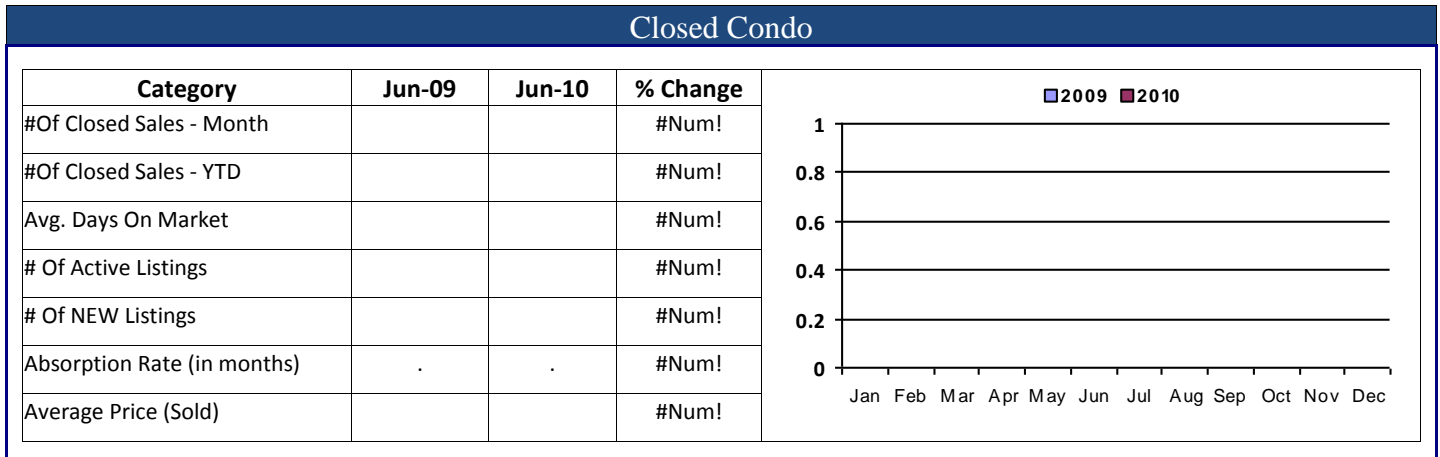

June 2010 - Real Estate Market Statistics

Mountain Jefferson North - MJN

Land Title Guarantee Company

<http://www.ltgc.com>

Based on information from Metrolist, Inc. for the period Jan 2007 through present. Note: This representation is based in whole or in part on data supplied by Metrolist, Inc. Metrolist, Inc. does not guarantee nor is in any way responsible for its accuracy. Data maintained by metrolist, Inc. may not reflect all real estate activity in the market.