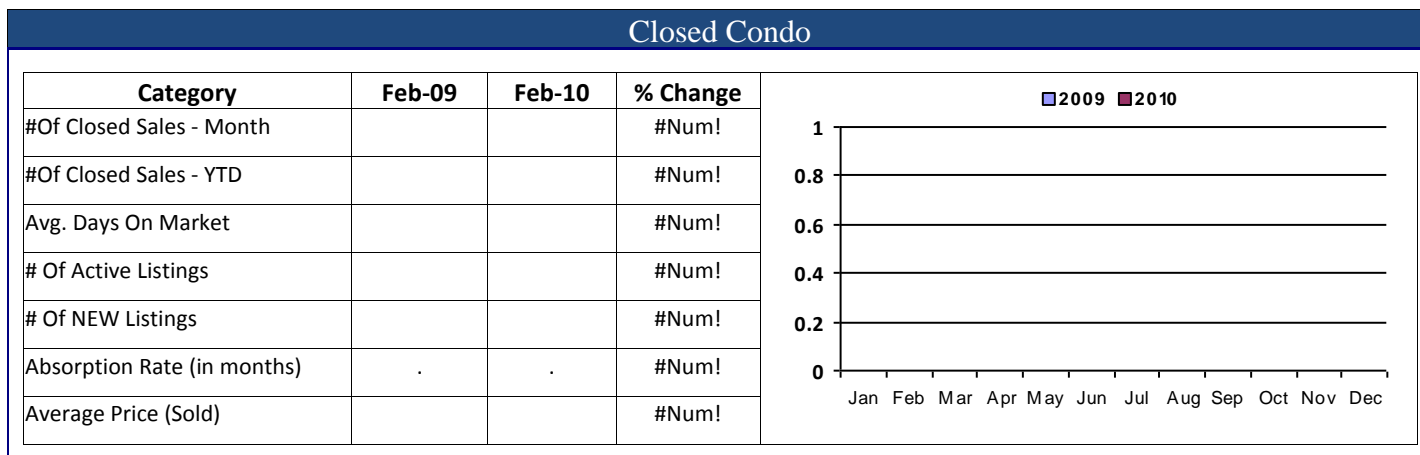

February 2010 - Real Estate Market Statistics

Mountain Jefferson North - MJN

Land Title Guarantee Company

<http://www.ltgc.com>

Based on information from Metrolist, Inc. for the period Jan 2007 through present. Note: This representation is based in whole or in part on data supplied by Metrolist, Inc. Metrolist, Inc. does not guarantee nor is in any way responsible for its accuracy. Data maintained by metrolist, Inc. may not reflect all real estate activity in the market.