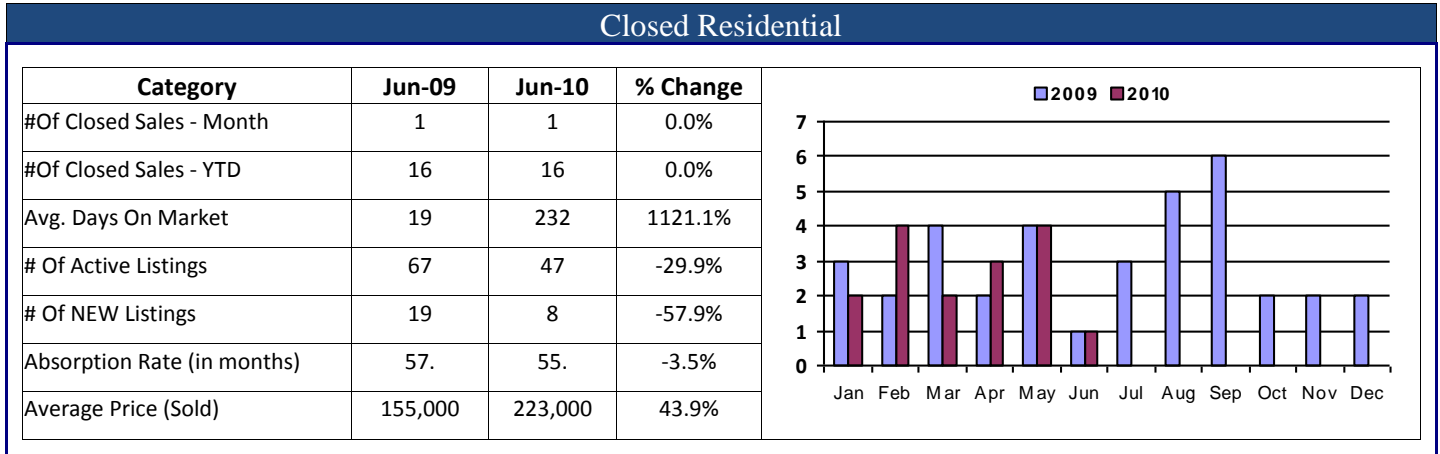

June 2010 - Real Estate Market Statistics

Mountain Jefferson North - MJN

Land Title Guarantee Company

<http://www.ltgc.com>

Based on information from Metrolist, Inc. for the period Jan 2007 through present. Note: This representation is based in whole or in part on data supplied by Metrolist, Inc. Metrolist, Inc. does not guarantee nor is in any way responsible for its accuracy. Data maintained by metrolist, Inc. may not reflect all real estate activity in the market.